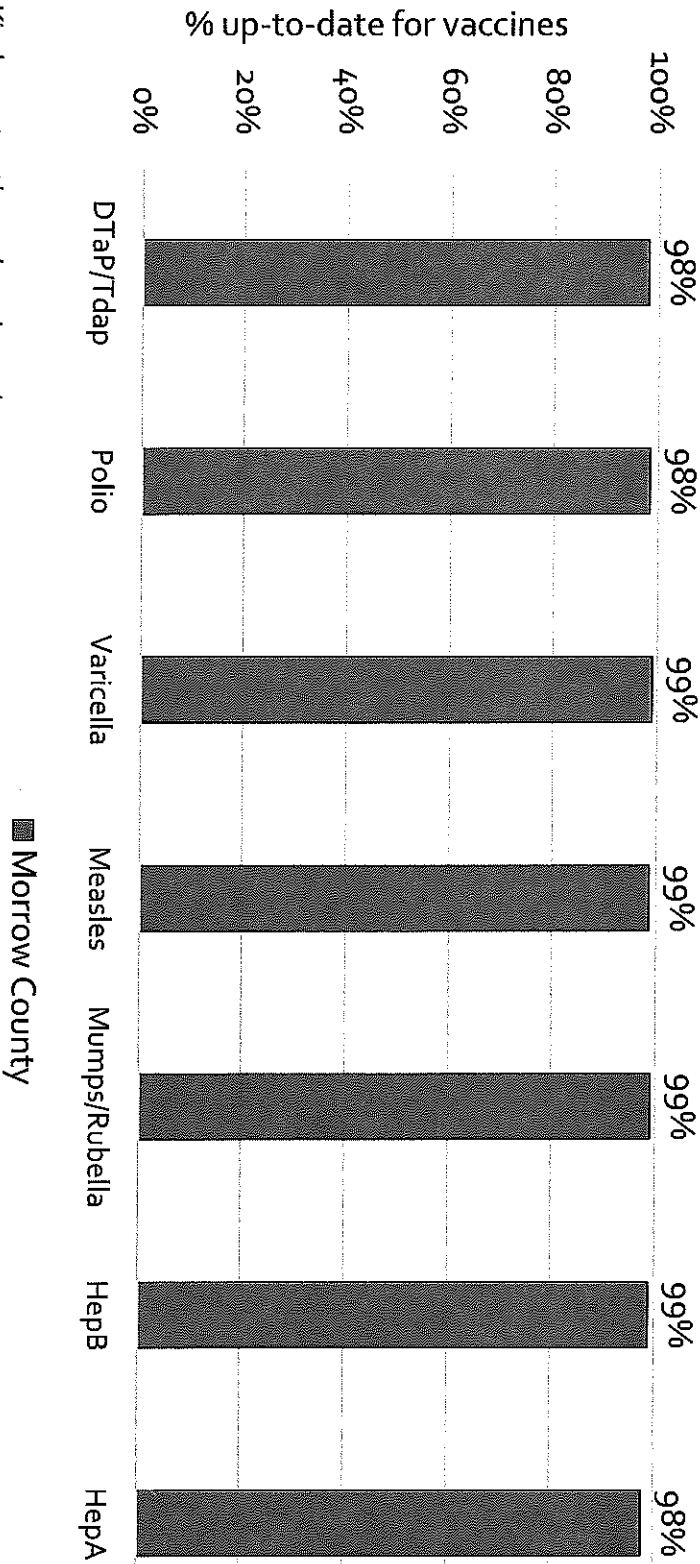

How many school-age kids* are up-to-date on vaccines in your county?

*Kindergarten through 12th grade.

Assessment date: 02/29/2016

Data source: Immunization Primary Review Summary Reports