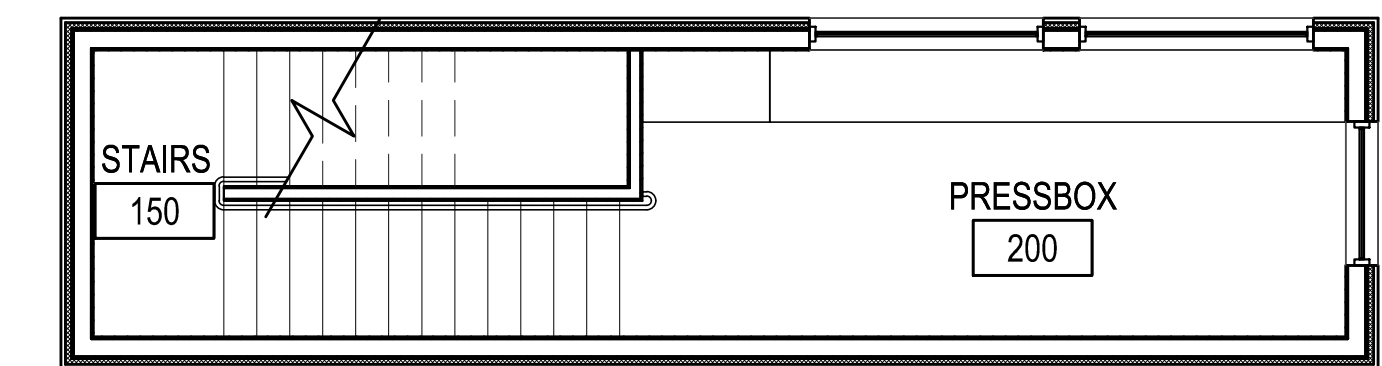

# IONE SCHOOL DISTRICT WEIGHT ROOM ADDITION

JANUARY 28, 2019

 **SITE PLAN**  
NOT TO SCALE

 **PRESSBOX FLOOR PLAN**  
NOT TO SCALE 188 SQ. FT.

 **FIRST FLOOR PLAN**  
NOT TO SCALE 1,296 SQ. FT.