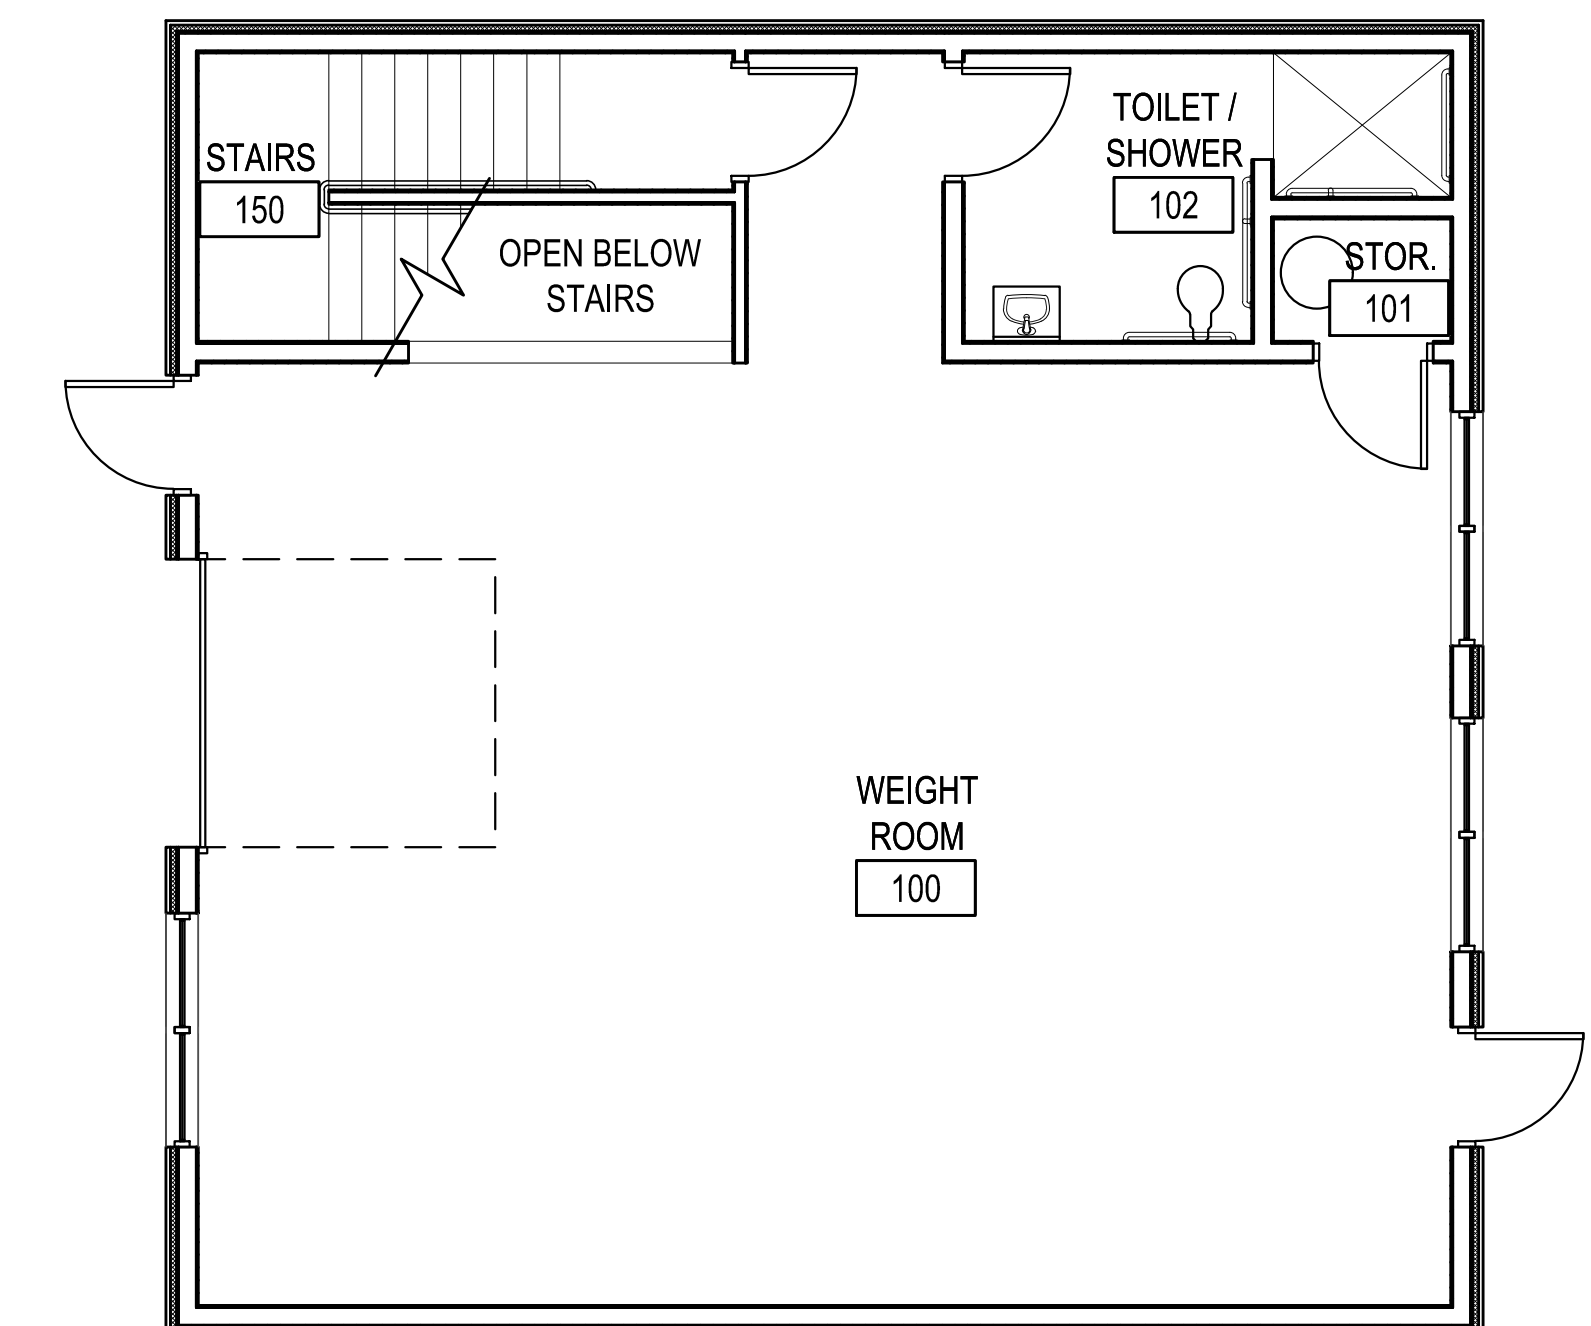

# IONE SCHOOL DISTRICT WEIGHT ROOM ADDITION

JANUARY 28, 2019

 **SITE PLAN**  
NOT TO SCALE

 **PRESSBOX FLOOR PLAN**  
NOT TO SCALE 188 SQ. FT.

 **FIRST FLOOR PLAN**  
NOT TO SCALE 1,296 SQ. FT.